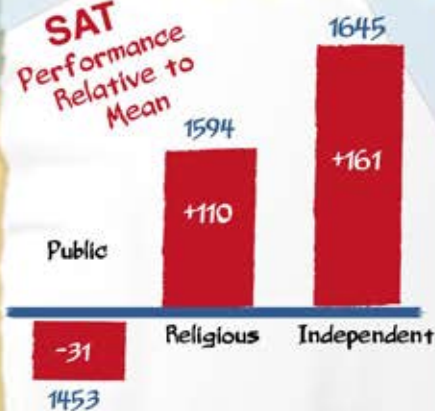

Private School Students Surpass SAT Mean

SAT
Performance
Relative to
Mean

2016

Means:
combined
score of
1484 on
reading,
writing
& math
tests

SAT takers by type of school

Scores
Class of
2016

85% Public

15% Private